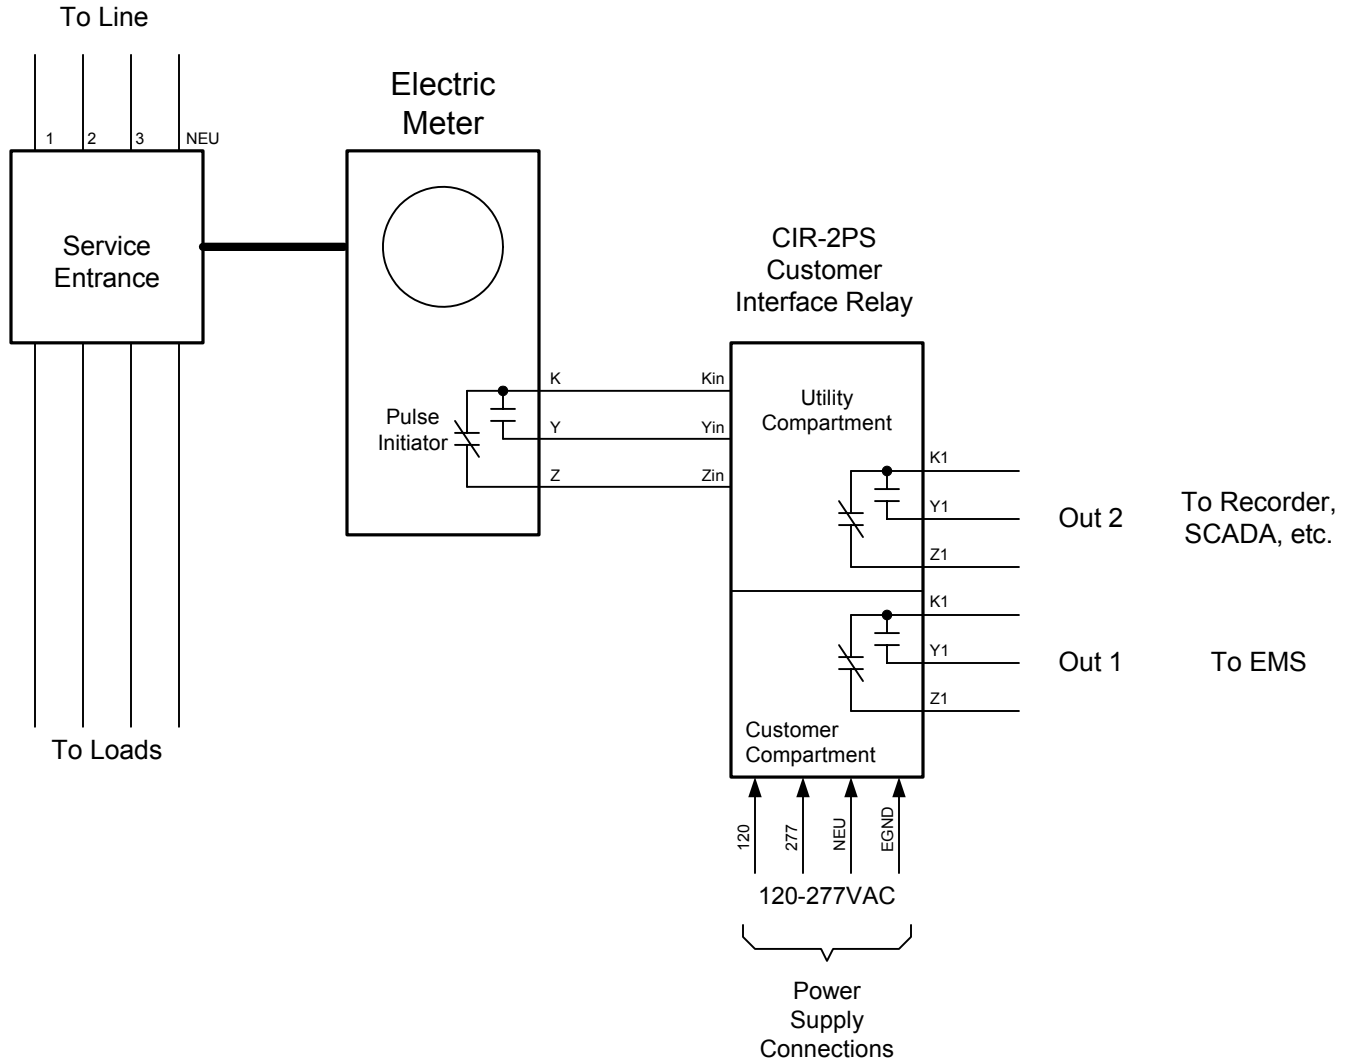

# CIR-2PS Wiring Diagram

CIR-2PS Customer Interface Relay Wiring Diagram		REVISIONS	
		NO.	DATE
DATE ORIGINAL		SCALE	
10/04/2008		N/A	
LATEST REVISION		JOB NO.	
		CHECKED	DRAWN
		WHB	

**Brayden Automation Corp./**  
**Solid State Instruments div.**  
 6230 Aviation Circle  
 Loveland, CO 80538  
 (970)461-9600  
 (970)461-9205 fax  
[www.solidstateinstruments.com](http://www.solidstateinstruments.com)